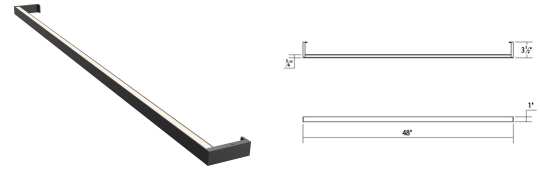

# Thin-Line LED Wall Bar Spec Sheet

SKU: 2810.25-4-27    Learn more at [sonnemanlight.com](http://sonnemanlight.com)  
<https://sonnemanlight.com/thin-line-led-wall-bar>

**Size:** 4' One-Sided  
**Color/Finish:** Satin Black

## Dimensions

**Height:** 1"  
**Width:** 48"  
**Extends:** 3.5"  
**Minimum Extension:** 3.5"  
**Maximum Extension:** 3.5"