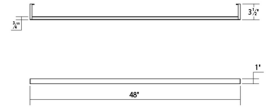

Thin-Line LED Wall Bar Spec Sheet

SKU: 2812.03-4 Learn more at sonnemanlight.com
<https://sonnemanlight.com/thin-line-led-wall-bar>

Size: 4' Two-Sided
Color/Finish: Satin White

Dimensions

Height: 1"
Width: 48"
Extends: 3.5"
Minimum Extension: 3.5"
Maximum Extension: 3.5"

Installation

Installation: Licensed electrician required
Installation Orientation: Any Orientation

Shipping

Carton 1 L x W x H: 51" X 7" X 4"
Carton 1 Gross Weight: 5 LBS

General Listings

Features: Damp Rated
Certification: cETL