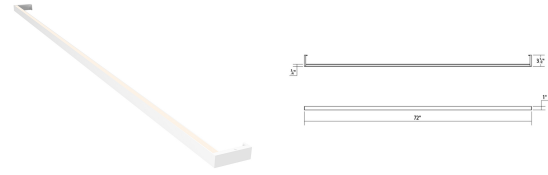

Thin-Line LED Wall Bar Spec Sheet

SKU: 2812.03-6 Learn more at sonnemanlight.com
<https://sonnemanlight.com/thin-line-led-wall-bar>

Size: 6' Two-Sided
Color/Finish: Satin White

Dimensions

Height: 1
Width: 72
Extends: 3.5
Minimum Extension: 3.5"
Maximum Extension: 3.5"

Electrical Specs

Bulb(s) Included?: Yes
Bulb 1 Type: Integral LED
Bulb Quantity: 2
Input Voltage: 120VAC
Wattage: 72
Initial Lumens: 4440
Delivered Lumens: 2700
Color Temperature: 3000K
CRI: 90
Power Supply Type: Driver
Power Supply Quantity: 2
Power Supply Location: Remote
Dimming Type: TRIAC/ELV

Shade

Shade 1 Material: Aluminum w/Optical Acrylic

Notes