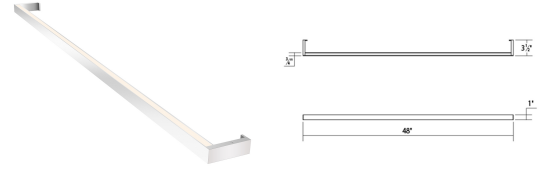

Thin-Line LED Wall Bar Spec Sheet

SKU: 2812.16-4-27 Learn more at sonnemanlight.com
<https://sonnemanlight.com/thin-line-led-wall-bar>

Size: 4' Two-Sided
Color/Finish: Bright Satin Aluminum

Dimensions

Height: 1"
Width: 48"
Extends: 3.5"
Minimum Extension: 3.5"
Maximum Extension: 3.5"

Electrical Specs

Bulb(s) Included?: Yes
Bulb Quantity: 2
Input Voltage: 120VAC
Wattage: 44
Initial Lumens: 2910
Color Temperature: 2700K
CRI: 90
Power Supply Type: Driver
Power Supply Quantity: 2
Power Supply Location: Remote
Dimming Type: TRIAC/ELV

Installation

Installation: Licensed electrician required
Installation Orientation: Any Orientation

Shipping

Carton 1 L x W x H: 51" X 7" X 4"
Carton 1 Gross Weight: 5 LBS

General Listings

Features: Damp Rated
Certification: cETL