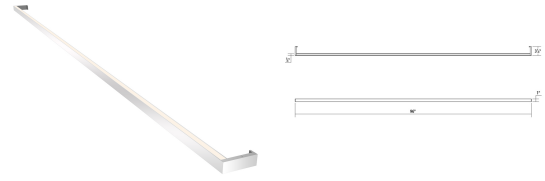

Thin-Line LED Wall Bar Spec Sheet

SKU: 2812.16-8 Learn more at sonnemanlight.com
<https://sonnemanlight.com/thin-line-led-wall-bar>

Size: 8' Two-Sided
Color/Finish: Bright Satin Aluminum

Dimensions

Height: 1
Width: 96
Extends: 3.5
Minimum Extension: 3.5"
Maximum Extension: 3.5"

Electrical Specs

Bulb(s) Included?: Yes
Bulb 1 Type: Integral LED
Bulb Quantity: 2
Input Voltage: 120VAC
Wattage: 94
Initial Lumens: 6240
Delivered Lumens: 3590
Color Temperature: 3000K
CRI: 90
Power Supply Type: Driver
Power Supply Quantity: 2
Power Supply Location: Remote
Dimming Type: TRIAC/ELV

Shade

Shade 1 Material: Aluminum w/Optical Acrylic

Notes