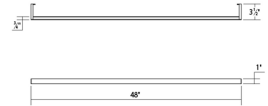

# Thin-Line LED Wall Bar Spec Sheet

SKU: 2812.25-4-35    Learn more at [sonnemanlight.com](http://sonnemanlight.com)  
<https://sonnemanlight.com/thin-line-led-wall-bar>

**Size:** 4' Two-Sided  
**Color/Finish:** Satin Black

## Dimensions

**Height:** 1"  
**Width:** 48"  
**Extends:** 3.5"  
**Minimum Extension:** 3.5"  
**Maximum Extension:** 3.5"