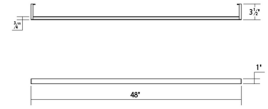

Thin-Line LED Wall Bar Spec Sheet

SKU: 2812.25-4 Learn more at sonnemanlight.com
<https://sonnemanlight.com/thin-line-led-wall-bar>

Size: 4' Two-Sided
Color/Finish: Satin Black

Dimensions

Height: 1
Width: 48
Extends: 3.5
Minimum Extension: 3.5"
Maximum Extension: 3.5"

Installation

Installation: Licensed electrician required
Installation Orientation: Any Orientation

Shipping

Carton 1 L x W x H: 51" X 7" X 4"
Carton 1 Gross Weight: 5 LBS

General Listings

Features: Damp Rated
Certification: cETL