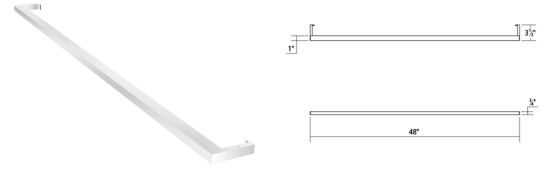

Thin-Line Indirect LED Wall Bar Spec Sheet

SKU: 2814.16-4-35 Learn more at sonnemanlight.com
<https://sonnemanlight.com/thin-line-indirect-led-wall-bar>

Size: 4'
Color/Finish: Bright Satin Aluminum

Dimensions

Height: 0.75"
Width: 48"
Extends: 3.5"
Minimum Extension: 3.5"
Maximum Extension: 3.5"

Electrical Specs

Bulb(s) Included?: Yes
Bulb Quantity: 1
Input Voltage: 120VAC
Wattage: 22
Initial Lumens: 1450
Color Temperature: 3500K
CRI: 90
Power Supply Type: Driver
Power Supply Quantity: 1
Power Supply Location: Remote
Dimming Type: TRIAC/ELV

Installation

Installation: Licensed electrician required
Installation Orientation: Any Orientation

Shipping

Carton 1 L x W x H: 51" X 7" X 4"
Carton 1 Gross Weight: 4 LBS

General Listings

Features: Damp Rated
Certification: cETL