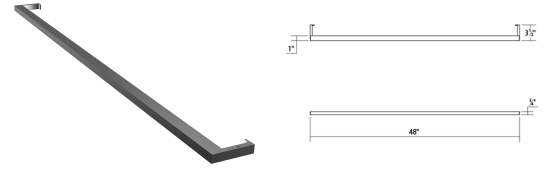

Thin-Line Indirect LED Wall Bar Spec Sheet

SKU: 2814.25-4 Learn more at sonnemanlight.com
<https://sonnemanlight.com/thin-line-indirect-led-wall-bar>

Size: 4'
Color/Finish: Satin Black

Dimensions

Height: 0.75
Width: 48
Extends: 3.5
Minimum Extension: 3.5"
Maximum Extension: 3.5"

Electrical Specs

Bulb(s) Included?: Yes
Bulb 1 Type: Integral LED
Bulb Quantity: 1
Wattage: 22
Initial Lumens: 1450
Delivered Lumens: 900
Color Temperature: 3000K
CRI: 90
Power Supply Type: Driver
Power Supply Quantity: 1
Power Supply Location: Remote
Dimming Type: TRIAC/ELV

Installation

Installation: Licensed electrician required
Installation Orientation: Any Orientation

Shipping

Carton 1 L x W x H: 51" X 7" X 4"
Carton 1 Gross Weight: 4 LBS

General Listings

Features: Damp Rated
Certification: cETL