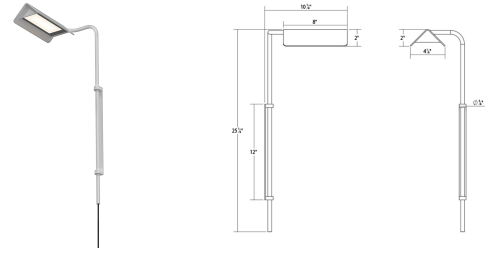

Morii LED Wall Lamp Spec Sheet

SKU: 2832.16 [Learn more at sonnemanlight.com](https://sonnemanlight.com)
<https://sonnemanlight.com/morii-led-wall-lamp>

Orientation: Left **Color/Finish:** Bright Satin Aluminum

Dimensions

Height: 25.25"
Width: 9.75"
Minimum Extension: 12.25"
Maximum Extension: 4.75"

Electrical Specs

Bulb(s) Included?: Yes
Bulb Quantity: 1
Input Voltage: 120-240VAC
Wattage: 8
Initial Lumens: 430
Color Temperature: 3000K
CRI: 90
Power Supply Type: Driver
Power Supply Quantity: 1
Power Supply Location: Plug
Dimming Type: Non-dimmable

Installation

Installation: No electrician required

Shipping

Carton 1 L x W x H: 31" X 14" X 8"
Carton 1 Gross Weight: 4 LBS

General Listings

Features: Damp Rated

Available Finishes

Available Finishes: Bright Satin Aluminum, Satin Black, Satin Green, Satin Orange, Satin White, Satin Yellow

Shade

Shade 1 Material: Aluminum

Notes