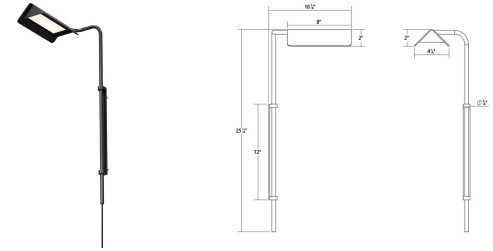

Morii LED Wall Lamp Spec Sheet

SKU: 2832.25 Learn more at sonnemanlight.com
<https://sonnemanlight.com/morii-led-wall-lamp>

Orientation: Left **Color/Finish:** Satin Black

Dimensions

Height: 25.25"
Width: 9.75"
Minimum Extension: 12.25"
Maximum Extension: 4.75"

Electrical Specs

Bulb(s) Included?: Yes
Bulb Quantity: 1
Input Voltage: 120-240VAC
Wattage: 8
Initial Lumens: 430
Color Temperature: 3000K
CRI: 90
Power Supply Type: Driver
Power Supply Quantity: 1
Power Supply Location: Plug
Dimming Type: Non-dimmable

Installation

Installation: No electrician
 required

Shipping

Carton 1 L x W x H: 31" X 14" X 8"
Carton 1 Gross Weight: 4 LBS

General Listings

Features: Damp Rated

Available Finishes

Available Finishes: Bright Satin Aluminum,
Satin Black, Satin Green, Satin Orange, Satin
White, Satin Yellow

Shade

Shade 1 Material: Aluminum

Notes