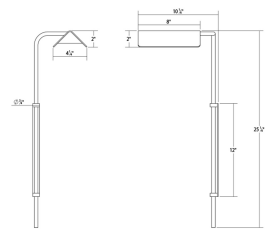

# Morii LED Wall Lamp Spec Sheet

SKU: 2833.07    Learn more at [sonnemanlight.com](https://sonnemanlight.com)  
<https://sonnemanlight.com/morii-led-wall-lamp>

**Orientation:** Right                      **Color/Finish:** Satin Yellow

## Dimensions

**Height:** 25.25"  
**Width:** 9.75"  
**Minimum Extension:** 12.25"  
**Maximum Extension:** 4.75"

## Shipping

**Carton 1 L x W x H:** 31" X 14" X 8"  
**Carton 1 Gross Weight:** 4 LBS