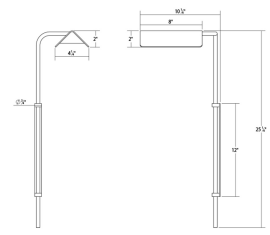

Morii LED Wall Lamp Spec Sheet

SKU: 2833.25 Learn more at sonnemanlight.com
<https://sonnemanlight.com/morii-led-wall-lamp>

Orientation: Right **Color/Finish:** Satin Black

Dimensions

Height: 25.25
Width: 9.75
Minimum Extension: 12.25"
Maximum Extension: 4.75"

Electrical Specs

Bulb(s) Included?: Yes
Bulb 1 Type: Integral LED
Bulb Quantity: 1
Input Voltage: 120-240VAC
Wattage: 8
Initial Lumens: 430
Delivered Lumens: 590
Color Temperature: 3000K
CRI: 90
Power Supply Type: Driver
Power Supply Quantity: 1
Power Supply Location: Plug
Dimming Type: Non-dimmable