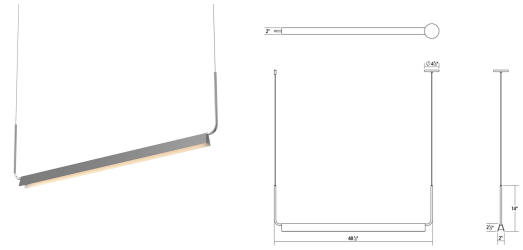

Morii LED Pendant Spec Sheet

SKU: 2839.16 Learn more at sonnemanlight.com
<https://sonnemanlight.com/morii-led-pendant>

Size: 48"
Color/Finish: Bright Satin Aluminum

Dimensions

Height: 14
Width: 48
Length: 2
Canopy/Backplate/Base: 4.5"
Hanging Details: 6' Adjustable Cord

Electrical Specs

Bulb(s) Included?: Yes
Bulb 1 Type: Integral LED
Bulb Quantity: 1
Input Voltage: 120-277VAC
Wattage: 34
Initial Lumens: 3150
Delivered Lumens: 2690
Color Temperature: 3000K
CRI: 90
Power Supply Type: Driver
Power Supply Quantity: 1
Power Supply Location: Outlet Box
Dimming Type: TRIAC & ELV @120V / 0-10V

Installation

Installation: Licensed electrician required

Shipping

Carton 1 L x W x H: 51" X 17" X 5"
Carton 1 Gross Weight: 10 LBS

General Listings

Features: Damp Rated

Available Finishes

Available Finishes: Bright Satin Aluminum, Satin Black, Satin White

Shade

Shade 1 Material: Aluminum

Notes