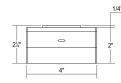

Votives LED Sconce Spec Sheet

SKU: 2850.25-FD Learn more at sonnemanlight.com
<https://sonnemanlight.com/votives-led-sconce>

Color/Finish: Satin Black

Dimensions

Height: 2.25"
Width: 4"
Extends: 4"
Minimum Extension: 4"
Maximum Extension: 4"