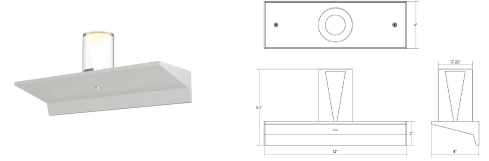

Votives LED Wall Bar Spec Sheet

SKU: 2852.03-LC Learn more at sonnemanlight.com
<https://sonnemanlight.com/votives-led-wall-bar>

Size: 1'
Color/Finish: Satin White

Dimensions

Height: 6.5"
Width: 12"
Extends: 4"
Minimum Extension: 4"
Maximum Extension: 4"

Installation

Installation: Licensed electrician required
Installation Orientation: Horizontal

General Listings

Features: Damp Rated
Certification: cETL

Available Finishes

Available Finishes: Bright Satin Aluminum, Satin Black, Satin White