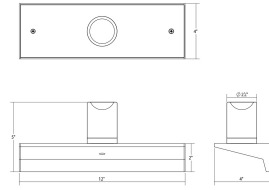

Votives LED Wall Bar Spec Sheet

SKU: 2852.03-SW Learn more at sonnemanlight.com
<https://sonnemanlight.com/votives-led-wall-bar>

Size: 1'
Color/Finish: Satin White

Dimensions

Height: 5"
Width: 12"
Extends: 4"
Minimum Extension: 4"
Maximum Extension: 4"