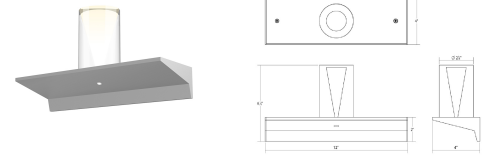

# Votives LED Wall Bar Spec Sheet

SKU: 2852.16-LC    Learn more at [sonnemanlight.com](http://sonnemanlight.com)  
<https://sonnemanlight.com/votives-led-wall-bar>

**Size:** 1'  
**Color/Finish:** Bright Satin Aluminum

## Dimensions

**Height:** 6.5"  
**Width:** 12"  
**Extends:** 4"  
**Minimum Extension:** 4"  
**Maximum Extension:** 4"