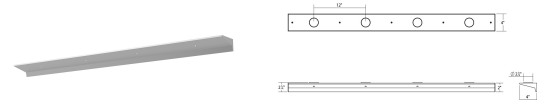

Votives LED Wall Bar Spec Sheet

SKU: 2853.16-FD Learn more at sonnemanlight.com
<https://sonnemanlight.com/votives-led-wall-bar>

Size: 4'
Color/Finish: Bright Satin Aluminum

Dimensions

Height: 2.25"
Width: 48"
Extends: 4"
Minimum Extension: 4"
Maximum Extension: 4"