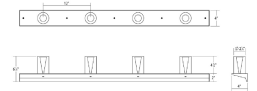

Votives LED Wall Bar Spec Sheet

SKU: 2853.16-LC Learn more at sonnemanlight.com
<https://sonnemanlight.com/votives-led-wall-bar>

Size: 4'
Color/Finish: Bright Satin Aluminum

Dimensions

Height: 6.5"
Width: 48"
Extends: 4"
Minimum Extension: 4"
Maximum Extension: 4"