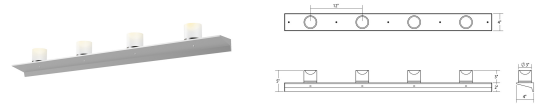

# Votives LED Wall Bar Spec Sheet

SKU: 2853.16-LW    Learn more at [sonnemanlight.com](http://sonnemanlight.com)  
<https://sonnemanlight.com/votives-led-wall-bar>

**Size:** 4'  
**Color/Finish:** Bright Satin Aluminum

## Dimensions

**Height:** 5"  
**Width:** 48"  
**Extends:** 4"  
**Minimum Extension:** 4"  
**Maximum Extension:** 4"