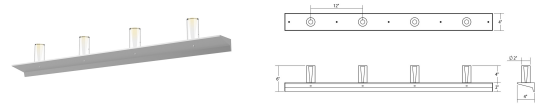

Votives LED Wall Bar Spec Sheet

SKU: 2853.16-SC Learn more at sonnemanlight.com
<https://sonnemanlight.com/votives-led-wall-bar>

Size: 4'
Color/Finish: Bright Satin Aluminum

Dimensions

Height: 6"
Width: 48"
Extends: 4"
Minimum Extension: 4"
Maximum Extension: 4"

Installation

Installation: Licensed electrician required
Installation Orientation: Horizontal

General Listings

Features: Damp Rated
Certification: cETL

Available Finishes

Available Finishes: Bright Satin Aluminum, Satin Black, Satin White