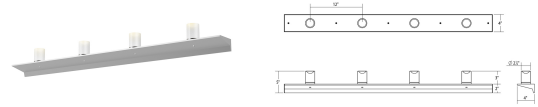

# Votives LED Wall Bar Spec Sheet

SKU: 2853.16-SW    Learn more at [sonnemanlight.com](http://sonnemanlight.com)  
<https://sonnemanlight.com/votives-led-wall-bar>

**Size:** 4'  
**Color/Finish:** Bright Satin Aluminum

## Dimensions

**Height:** 5"  
**Width:** 48"  
**Extends:** 4"  
**Minimum Extension:** 4"  
**Maximum Extension:** 4"