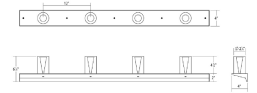

Votives LED Wall Bar Spec Sheet

SKU: 2853.25-LC Learn more at sonnemanlight.com
<https://sonnemanlight.com/votives-led-wall-bar>

Size: 4'
Color/Finish: Satin Black

Dimensions

Height: 6.5"
Width: 48"
Extends: 4"
Minimum Extension: 4"
Maximum Extension: 4"