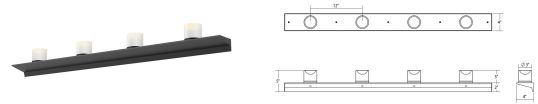

# Votives LED Wall Bar Spec Sheet

SKU: 2853.25-LW    Learn more at [sonnemanlight.com](http://sonnemanlight.com)  
<https://sonnemanlight.com/votives-led-wall-bar>

**Size:** 4'  
**Color/Finish:** Satin Black

## Dimensions

**Height:** 5"  
**Width:** 48"  
**Extends:** 4"  
**Minimum Extension:** 4"  
**Maximum Extension:** 4"