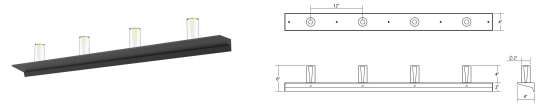

Votives LED Wall Bar Spec Sheet

SKU: 2853.25-SC Learn more at sonnemanlight.com
<https://sonnemanlight.com/votives-led-wall-bar>

Size: 4'
Color/Finish: Satin Black

Dimensions

Height: 6"
Width: 48"
Extends: 4"
Minimum Extension: 4"
Maximum Extension: 4"

Installation

Installation: Licensed electrician required
Installation Orientation: Horizontal

General Listings

Features: Damp Rated
Certification: cETL

Available Finishes

Available Finishes: Bright Satin Aluminum, Satin Black, Satin White