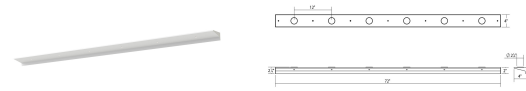

# Votives LED Wall Bar Spec Sheet

SKU: 2854.03-FD    Learn more at [sonnemanlight.com](http://sonnemanlight.com)  
<https://sonnemanlight.com/votives-led-wall-bar>

**Size:** 6'  
**Color/Finish:** Satin White

## Dimensions

**Height:** 2.25"  
**Width:** 72"  
**Extends:** 4"  
**Minimum Extension:** 4"  
**Maximum Extension:** 4"