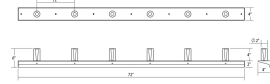

Votives LED Wall Bar Spec Sheet

SKU: 2854.03-SC Learn more at sonnemanlight.com
<https://sonnemanlight.com/votives-led-wall-bar>

Size: 6'
Color/Finish: Satin White

Dimensions

Height: 6"
Width: 72"
Extends: 4"
Minimum Extension: 4"
Maximum Extension: 4"