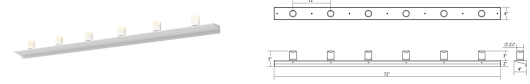

Votives LED Wall Bar Spec Sheet

SKU: 2854.03-SW Learn more at sonnemanlight.com
<https://sonnemanlight.com/votives-led-wall-bar>

Size: 6'
Color/Finish: Satin White

Dimensions

Height: 5"
Width: 72"
Extends: 4"
Minimum Extension: 4"
Maximum Extension: 4"

Installation

Installation: Licensed electrician required
Installation Orientation: Horizontal

General Listings

Features: Damp Rated
Certification: cETL

Available Finishes

Available Finishes: Bright Satin Aluminum, Satin Black, Satin White