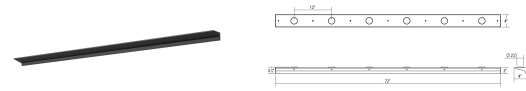

# Votives LED Wall Bar Spec Sheet

SKU: 2854.25-FD    Learn more at [sonnemanlight.com](http://sonnemanlight.com)  
<https://sonnemanlight.com/votives-led-wall-bar>

**Size:** 6'  
**Color/Finish:** Satin Black

## Dimensions

**Height:** 2.25"  
**Width:** 72"  
**Extends:** 4"  
**Minimum Extension:** 4"  
**Maximum Extension:** 4"