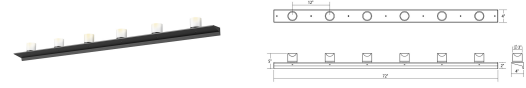

Votives LED Wall Bar Spec Sheet

SKU: 2854.25-LW Learn more at sonnemanlight.com
<https://sonnemanlight.com/votives-led-wall-bar>

Size: 6'
Color/Finish: Satin Black

Dimensions

Height: 5"
Width: 72"
Extends: 4"
Minimum Extension: 4"
Maximum Extension: 4"

Installation

Installation: Licensed electrician required
Installation Orientation: Horizontal

General Listings

Features: Damp Rated
Certification: cETL

Available Finishes

Available Finishes: Bright Satin Aluminum, Satin Black, Satin White