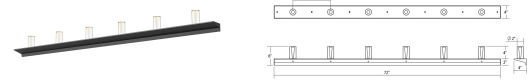

# Votives LED Wall Bar Spec Sheet

SKU: 2854.25-SC Learn more at [sonnemanlight.com](http://sonnemanlight.com)  
<https://sonnemanlight.com/votives-led-wall-bar>

**Size:** 6'  
**Color/Finish:** Satin Black

## Dimensions

**Height:** 6"  
**Width:** 72"  
**Extends:** 4"  
**Minimum Extension:** 4"  
**Maximum Extension:** 4"