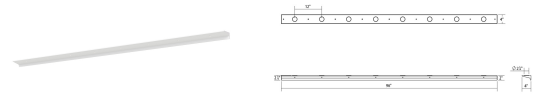

Votives LED Wall Bar Spec Sheet

SKU: 2855.03-FD Learn more at sonnemanlight.com
<https://sonnemanlight.com/votives-led-wall-bar>

Size: 8'
Color/Finish: Satin White

Dimensions

Height: 2.25"
Width: 96"
Extends: 4"
Minimum Extension: 4"
Maximum Extension: 4"