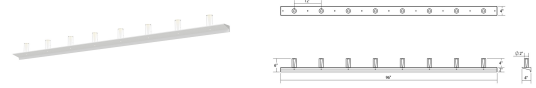

# Votives LED Wall Bar Spec Sheet

SKU: 2855.03-SC    Learn more at [sonnemanlight.com](http://sonnemanlight.com)  
<https://sonnemanlight.com/votives-led-wall-bar>

**Size:** 8'  
**Color/Finish:** Satin White

## Dimensions

**Height:** 6"  
**Width:** 96"  
**Extends:** 4"  
**Minimum Extension:** 4"  
**Maximum Extension:** 4"