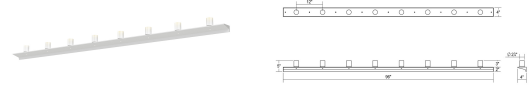

Votives LED Wall Bar Spec Sheet

SKU: 2855.03-SW Learn more at sonnemanlight.com
<https://sonnemanlight.com/votives-led-wall-bar>

Size: 8'
Color/Finish: Satin White

Dimensions

Height: 5"
Width: 96"
Extends: 4"
Minimum Extension: 4"
Maximum Extension: 4"