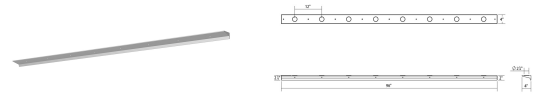

# Votives LED Wall Bar Spec Sheet

SKU: 2855.16-FD    Learn more at [sonnemanlight.com](http://sonnemanlight.com)  
<https://sonnemanlight.com/votives-led-wall-bar>

**Size:** 8'  
**Color/Finish:** Bright Satin Aluminum

## Dimensions

**Height:** 2.25"  
**Width:** 96"  
**Extends:** 4"  
**Minimum Extension:** 4"  
**Maximum Extension:** 4"