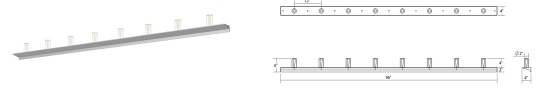

Votives LED Wall Bar Spec Sheet

SKU: 2855.16-SC Learn more at sonnemanlight.com
<https://sonnemanlight.com/votives-led-wall-bar>

Size: 8'
Color/Finish: Bright Satin Aluminum

Dimensions

Height: 6"
Width: 96"
Extends: 4"
Minimum Extension: 4"
Maximum Extension: 4"

Electrical Specs

Bulb(s) Included?: Yes
Bulb Quantity: 16
Input Voltage: 120-277VAC
Wattage: 40
Initial Lumens: 3780
Color Temperature: 3000K
CRI: 90
Power Supply Type: Driver
Power Supply Quantity: 1
Power Supply Location: Remote
Dimming Type: TRIAC & ELV @120V / 0-10V

Installation

Installation: Licensed electrician required
Installation Orientation: Horizontal

General Listings

Features: Damp Rated
Certification: cETL

Available Finishes

Available Finishes: Bright Satin Aluminum, Satin Black, Satin White