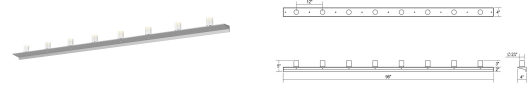

Votives LED Wall Bar Spec Sheet

SKU: 2855.16-SW Learn more at sonnemanlight.com
<https://sonnemanlight.com/votives-led-wall-bar>

Size: 8'
Color/Finish: Bright Satin Aluminum

Dimensions

Height: 5
Width: 96
Extends: 4
Minimum Extension: 4"
Maximum Extension: 4"

Electrical Specs

Bulb(s) Included?: Yes
Bulb 1 Type: Integral LED
Bulb Quantity: 16
Input Voltage: 120-277VAC
Wattage: 40
Initial Lumens: 3780
Delivered Lumens: 2950
Color Temperature: 3000K
CRI: 90
Power Supply Type: Driver
Power Supply Quantity: 1
Power Supply Location: Remote
Dimming Type: TRIAC & ELV @120V / 0-10V

Installation

Installation: Licensed electrician required
Installation Orientation: Horizontal

General Listings

Features: Damp Rated
Certification: cETL

Available Finishes

Available Finishes: Bright Satin Aluminum, Satin Black, Satin White