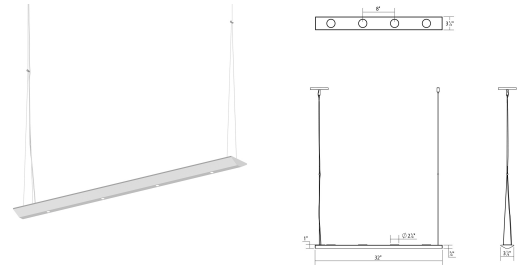

# Votives LED Bar Pendant Spec Sheet

SKU: 2857.03-FD [Learn more at sonnemanlight.com](http://www.sonnemanlight.com)  
<https://sonnemanlight.com/votives-led-bar-pendant>

**Size:** 3'  
**Color/Finish:** Satin White

## Dimensions

**Height:** 1  
**Width:** 32  
**Length:** 3.25  
**Canopy/Backplate/Base:** 4.5"  
**Hanging Details:** 6' Adjustable Cable

## Electrical Specs

**Bulb(s) Included?:** Yes  
**Bulb 1 Type:** Integral LED  
**Bulb Quantity:** 8  
**Input Voltage:** 120VAC  
**Wattage:** 20  
**Initial Lumens:** 1890  
**Delivered Lumens:** 1470  
**Color Temperature:** 3000K  
**CRI:** 90  
**Power Supply Type:** Driver  
**Power Supply Quantity:** 1  
**Power Supply Location:** Outlet Box  
**Dimming Type:** TRIAC/ELV