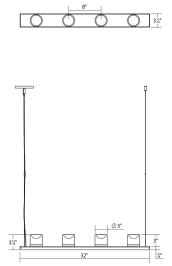

Votives LED Bar Pendant Spec Sheet

SKU: 2857.03-LW Learn more at sonnemanlight.com
<https://sonnemanlight.com/votives-led-bar-pendant>

Size: 3'
Color/Finish: Satin White

Dimensions

Height: 3.75
Width: 32
Length: 3.25
Canopy/Backplate/Base: 4.5"
Hanging Details: 6' Adjustable Cable