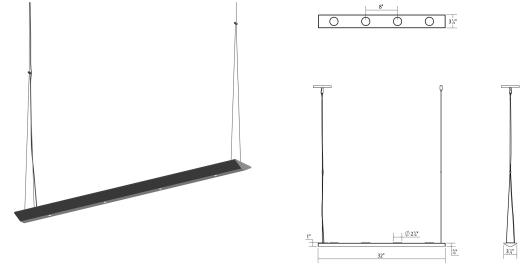

Votives LED Bar Pendant Spec Sheet

SKU: 2857.25-FD [Learn more at sonnemanlight.com](https://sonnemanlight.com/votives-led-bar-pendant)
<https://sonnemanlight.com/votives-led-bar-pendant>

Size: 3'
Color/Finish: Satin Black

Dimensions

Height: 1
Width: 32
Length: 3.25
Canopy/Backplate/Base: 4.5"
Hanging Details: 6' Adjustable Cable

Electrical Specs

Bulb(s) Included?: Yes
Bulb 1 Type: Integral LED
Bulb Quantity: 8
Input Voltage: 120VAC
Wattage: 20
Initial Lumens: 1890
Delivered Lumens: 1470
Color Temperature: 3000K
CRI: 90
Power Supply Type: Driver
Power Supply Quantity: 1
Power Supply Location: Outlet Box
Dimming Type: TRIAC/ELV