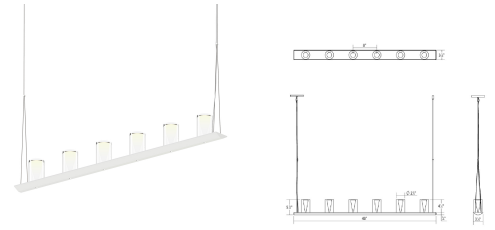

Votives LED Bar Pendant Spec Sheet

SKU: 2858.03-LC Learn more at sonnemanlight.com
<https://sonnemanlight.com/votives-led-bar-pendant>

Size: 4'
Color/Finish: Satin White

Dimensions

Height: 5.25"
Width: 48"
Length: 3.25"
Canopy/Backplate/Base: 4.5"
Hanging Details: 6' Adjustable Cable

Electrical Specs

Bulb(s) Included?: Yes
Bulb Quantity: 12
Input Voltage: 120-277VAC
Wattage: 30
Initial Lumens: 2830
Color Temperature: 3000K
CRI: 90
Power Supply Type: Driver
Power Supply Quantity: 1
Power Supply Location: Outlet Box
Dimming Type: TRIAC & ELV @120V / 0-10V