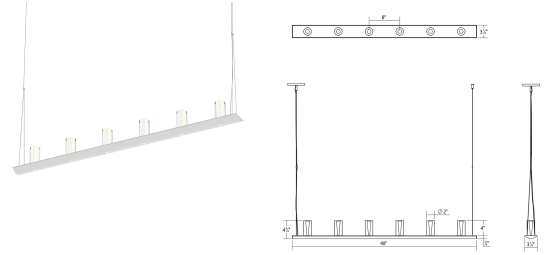

Votives LED Bar Pendant Spec Sheet

SKU: 2858.03-SC [Learn more at sonnemanlight.com](https://sonnemanlight.com/votives-led-bar-pendant)
<https://sonnemanlight.com/votives-led-bar-pendant>

Size: 4'
Color/Finish: Satin White

Dimensions

Height: 4.75"
Width: 48"
Length: 3.25"
Canopy/Backplate/Base: 4.5"
Hanging Details: 6' Adjustable Cable

Electrical Specs

Bulb(s) Included?: Yes
Bulb Quantity: 12
Input Voltage: 120-277VAC
Wattage: 30
Initial Lumens: 2830
Color Temperature: 3000K
CRI: 90
Power Supply Type: Driver
Power Supply Quantity: 1
Power Supply Location: Outlet Box
Dimming Type: TRIAC & ELV @120V / 0-10V