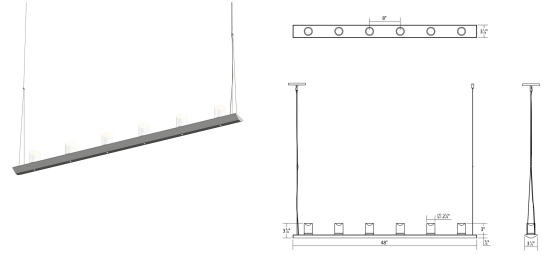

Votives LED Bar Pendant Spec Sheet

SKU: 2858.16-SW Learn more at sonnemanlight.com
<https://sonnemanlight.com/votives-led-bar-pendant>

Size: 4'
Color/Finish: Bright Satin Aluminum

Dimensions

Height: 3.75"
Width: 48"
Length: 3.25"
Canopy/Backplate/Base: 4.5"
Hanging Details: 6' Adjustable Cable

Electrical Specs

Bulb(s) Included?: Yes
Bulb Quantity: 12
Input Voltage: 120-277VAC
Wattage: 30
Initial Lumens: 2830
Color Temperature: 3000K
CRI: 90
Power Supply Type: Driver
Power Supply Quantity: 1
Power Supply Location: Outlet Box
Dimming Type: TRIAC & ELV @120V / 0-10V