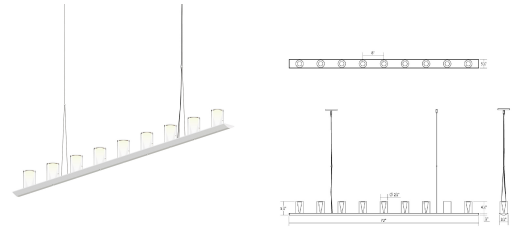

# Votives LED Bar Pendant Spec Sheet

SKU: 2859.03-LC    [Learn more at sonnemanlight.com](https://sonnemanlight.com)  
<https://sonnemanlight.com/votives-led-bar-pendant>

**Size:** 6'  
**Color/Finish:** Satin White

## Dimensions

**Height:** 5.25  
**Width:** 72  
**Length:** 3.25  
**Canopy/Backplate/Base:** 4.5"  
**Hanging Details:** 6' Adjustable Cable