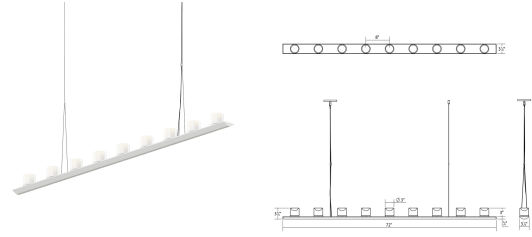

Votives LED Bar Pendant Spec Sheet

SKU: 2859.03-LW [Learn more at sonnemanlight.com](https://sonnemanlight.com)
<https://sonnemanlight.com/votives-led-bar-pendant>

Size: 6'
Color/Finish: Satin White

Dimensions

Height: 3.75
Width: 72
Length: 3.25
Canopy/Backplate/Base: 4.5"
Hanging Details: 6' Adjustable Cable

Electrical Specs

Bulb(s) Included?: Yes
Bulb 1 Type: Integral LED
Bulb Quantity: 18
Input Voltage: 120-277VAC
Wattage: 44
Initial Lumens: 4250
Delivered Lumens: 3320
Color Temperature: 3000K
CRI: 90
Power Supply Type: Driver
Power Supply Quantity: 1
Power Supply Location: Remote
Dimming Type: TRIAC & ELV @120V / 0-10V

Installation

Installation: Licensed electrician required
 Not Compatible
Sloped Ceiling Compatible?:
Minimum Hanging Height: 8"

General Listings

Features: Damp Rated
Certification: cETL

Available Finishes