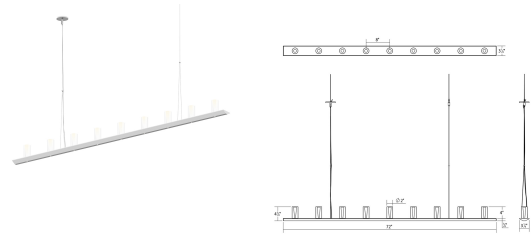

Votives LED Bar Pendant Spec Sheet

SKU: 2859.03-SC [Learn more at sonnemanlight.com](https://sonnemanlight.com/votives-led-bar-pendant)
<https://sonnemanlight.com/votives-led-bar-pendant>

Size: 6'
Color/Finish: Satin White

Dimensions

Height: 4.75
Width: 72
Length: 3.25
Canopy/Backplate/Base: 4.5"
Hanging Details: 6' Adjustable Cable

Electrical Specs

Bulb(s) Included?: Yes
Bulb 1 Type: Integral LED
Bulb Quantity: 18
Input Voltage: 120-277VAC
Wattage: 44
Initial Lumens: 4250
Delivered Lumens: 3320
Color Temperature: 3000K
CRI: 90
Power Supply Type: Driver
Power Supply Quantity: 1
Power Supply Location: Remote
Dimming Type: TRIAC & ELV @120V / 0-10V

Installation

Installation: Licensed electrician required
 Not Compatible
Sloped Ceiling Compatible?: Not Compatible
Minimum Hanging Height: 8"

General Listings

Features: Damp Rated
Certification: cETL

Available Finishes