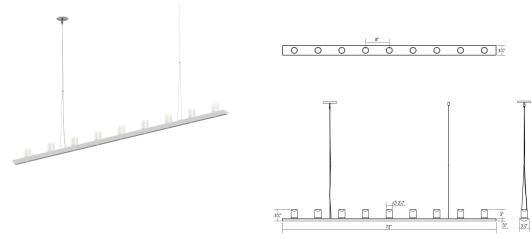

# Votives LED Bar Pendant Spec Sheet

SKU: 2859.03-SW    Learn more at [sonnemanlight.com](http://sonnemanlight.com)  
<https://sonnemanlight.com/votives-led-bar-pendant>

**Size:** 6'  
**Color/Finish:** Satin White

## Dimensions

**Height:** 3.75  
**Width:** 72  
**Length:** 3.25  
**Canopy/Backplate/Base:** 4.5"  
**Hanging Details:** 6' Adjustable Cable

## Electrical Specs

**Bulb(s) Included?:** Yes  
**Bulb 1 Type:** Integral LED  
**Bulb Quantity:** 18  
**Input Voltage:** 120-277VAC  
**Wattage:** 44  
**Initial Lumens:** 4250  
**Delivered Lumens:** 3320  
**Color Temperature:** 3000K  
**CRI:** 90  
**Power Supply Type:** Driver  
**Power Supply Quantity:** 1  
**Power Supply Location:** Remote  
**Dimming Type:** TRIAC & ELV @120V / 0-10V