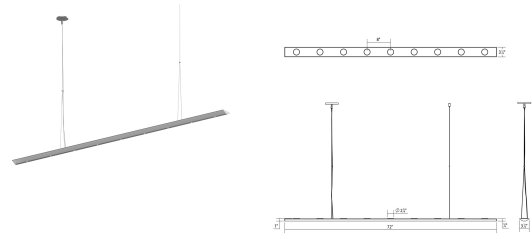

Votives LED Bar Pendant Spec Sheet

SKU: 2859.16-FD [Learn more at sonnemanlight.com](http://www.sonnemanlight.com)
<https://sonnemanlight.com/votives-led-bar-pendant>

Size: 6'
Color/Finish: Bright Satin Aluminum

Dimensions

Height: 1
Width: 72
Length: 3.25
Canopy/Backplate/Base: 4.5"
Hanging Details: 6' Adjustable Cable

Electrical Specs

Bulb(s) Included?: Yes
Bulb 1 Type: Integral LED
Bulb Quantity: 18
Input Voltage: 120-277VAC
Wattage: 44
Initial Lumens: 4250
Delivered Lumens: 3320
Color Temperature: 3000K
CRI: 90
Power Supply Type: Driver
Power Supply Quantity: 1
Power Supply Location: Remote
Dimming Type: TRIAC & ELV @120V / 0-10V

Installation

Installation: Licensed electrician required
 Not Compatible
Sloped Ceiling Compatible?:
Minimum Hanging Height: 8"

General Listings

Features: Damp Rated
Certification: cETL

Available Finishes