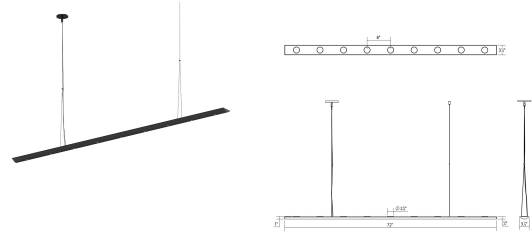

# Votives LED Bar Pendant Spec Sheet

SKU: 2859.25-FD [Learn more at sonnemanlight.com](https://sonnemanlight.com)  
<https://sonnemanlight.com/votives-led-bar-pendant>

**Size:** 6'  
**Color/Finish:** Satin Black

## Dimensions

**Height:** 1  
**Width:** 72  
**Length:** 3.25  
**Canopy/Backplate/Base:** 4.5"  
**Hanging Details:** 6' Adjustable Cable

## Electrical Specs

**Bulb(s) Included?:** Yes  
**Bulb 1 Type:** Integral LED  
**Bulb Quantity:** 18  
**Input Voltage:** 120-277VAC  
**Wattage:** 44  
**Initial Lumens:** 4250  
**Delivered Lumens:** 3320  
**Color Temperature:** 3000K  
**CRI:** 90  
**Power Supply Type:** Driver  
**Power Supply Quantity:** 1  
**Power Supply Location:** Remote  
**Dimming Type:** TRIAC & ELV @120V / 0-10V